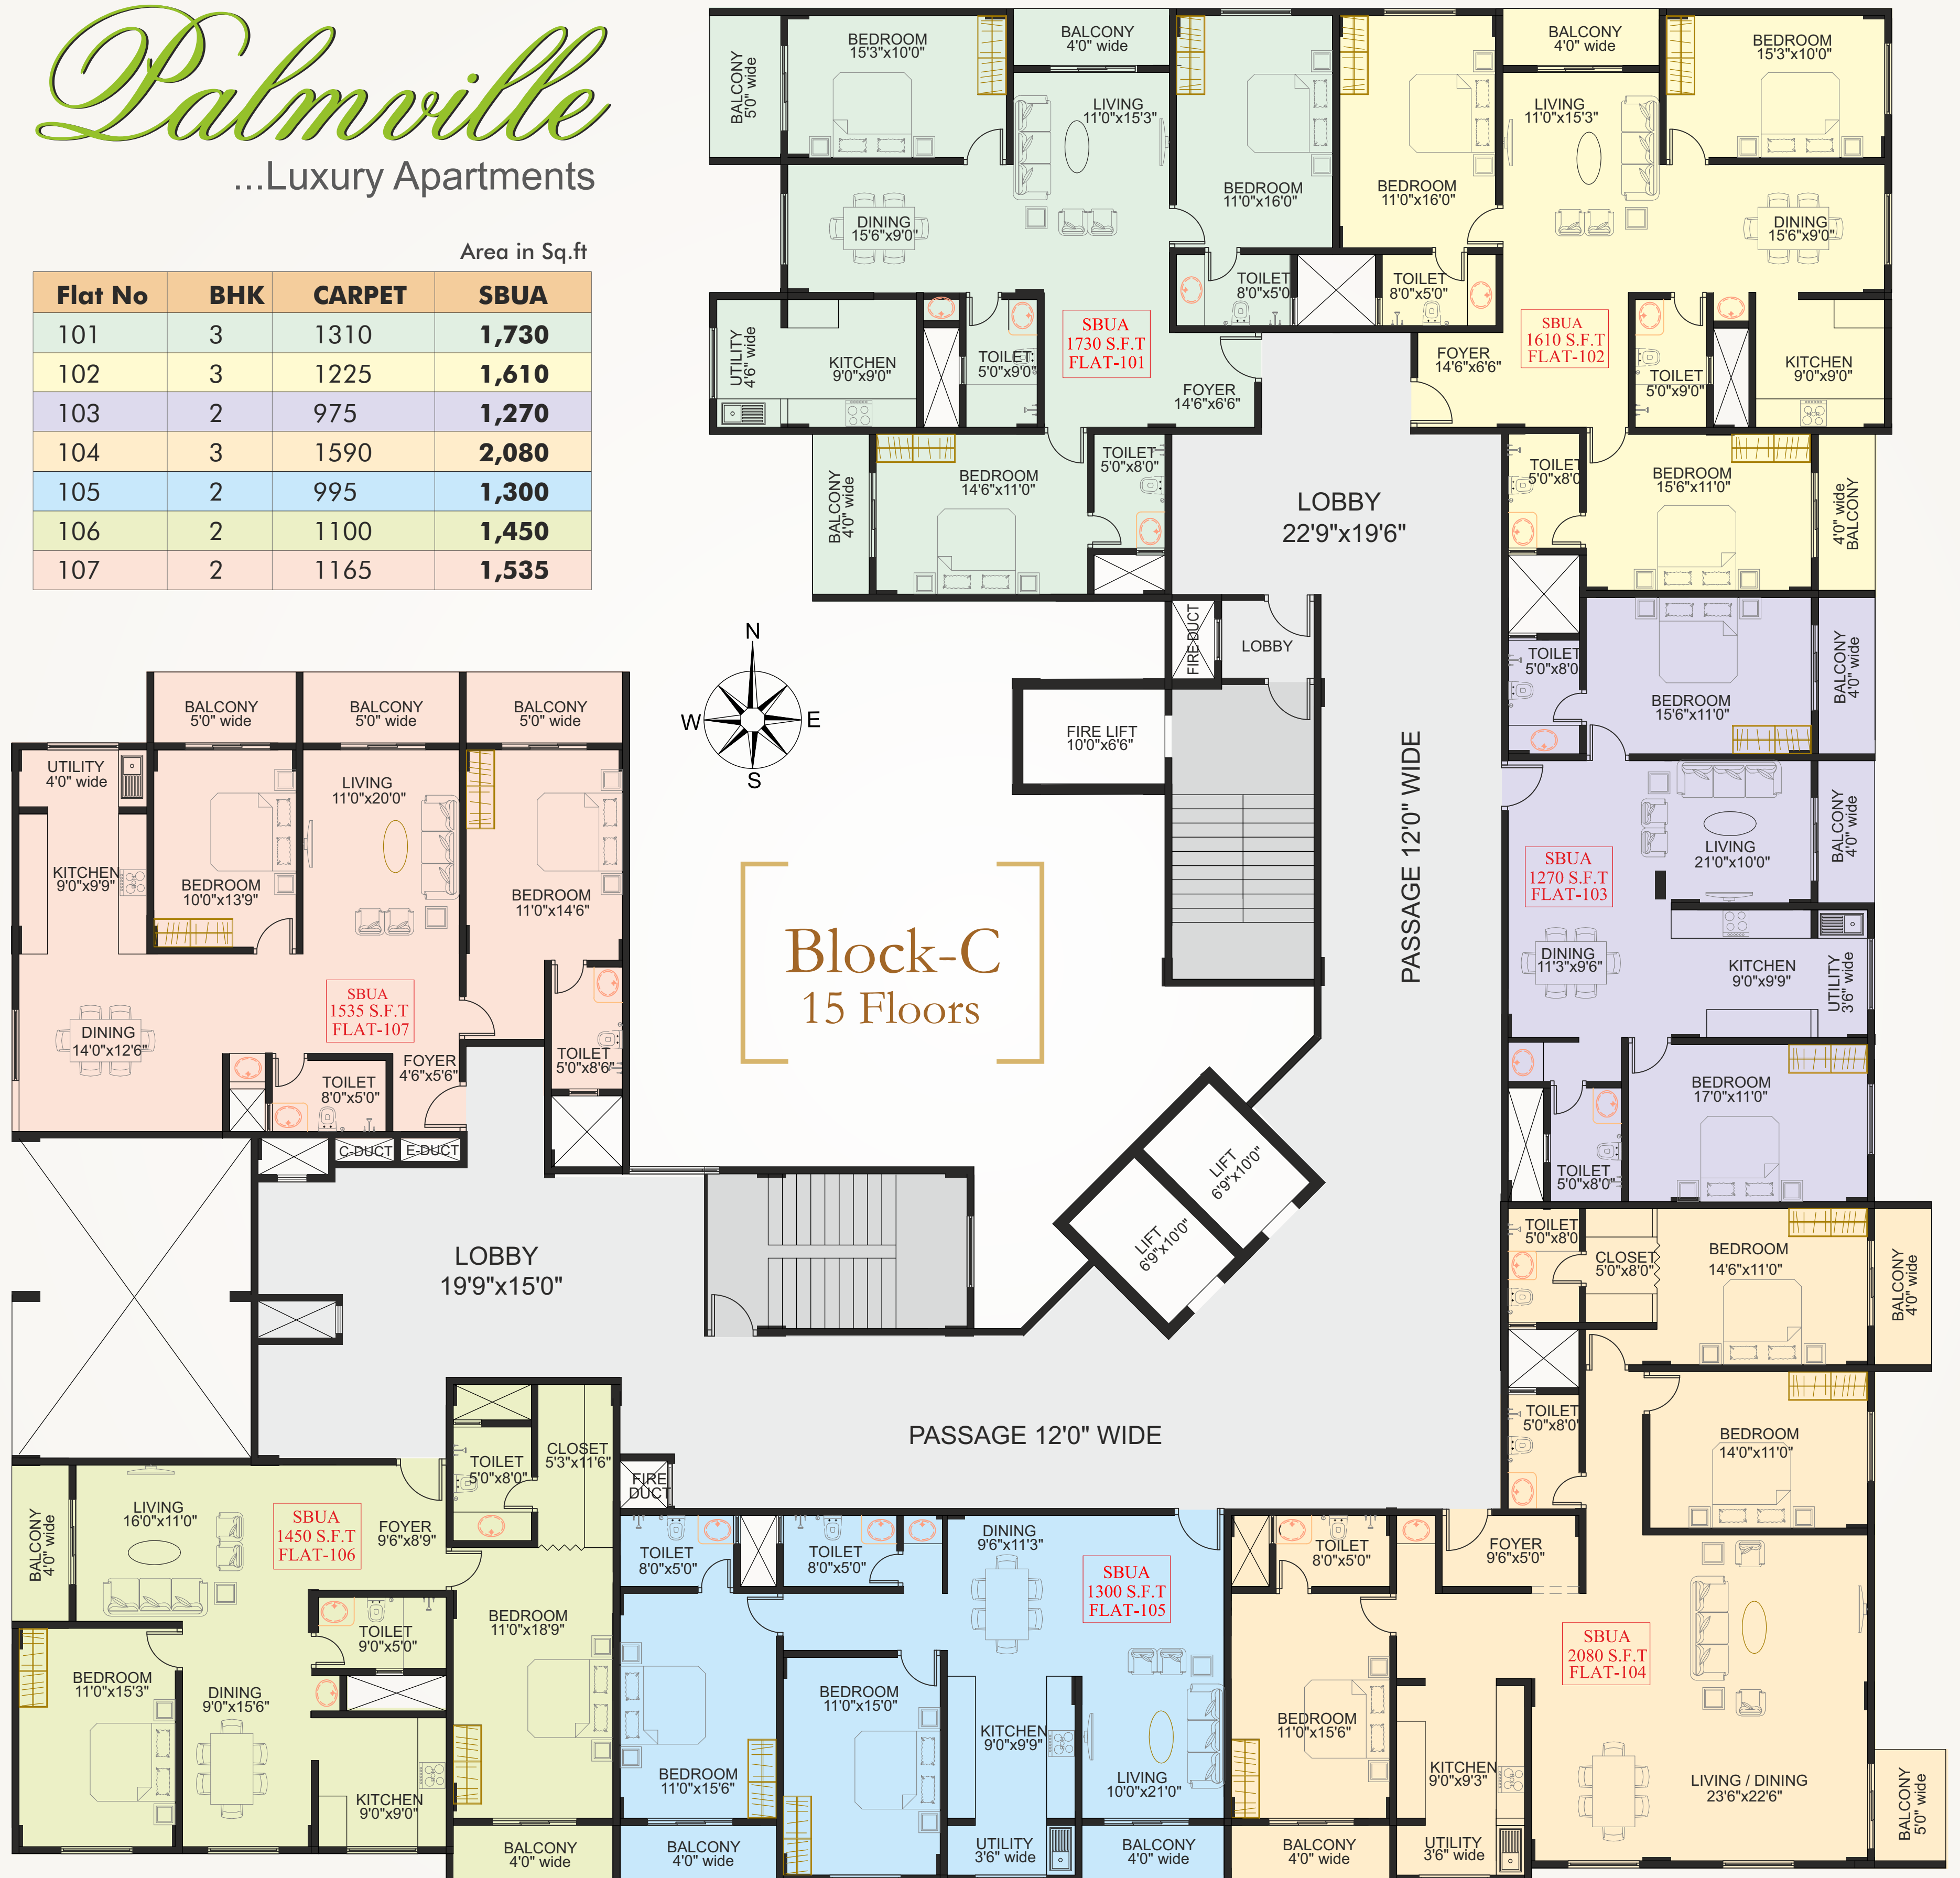

Kirthi

Palmville

...Luxury Apartments

Area in Sq.ft

Flat No	BHK	CARPET	SBUA
101	3	1310	1,730
102	3	1225	1,610
103	2	975	1,270
104	3	1590	2,080
105	2	995	1,300
106	2	1100	1,450
107	2	1165	1,535

First Floor Plan - Block-C