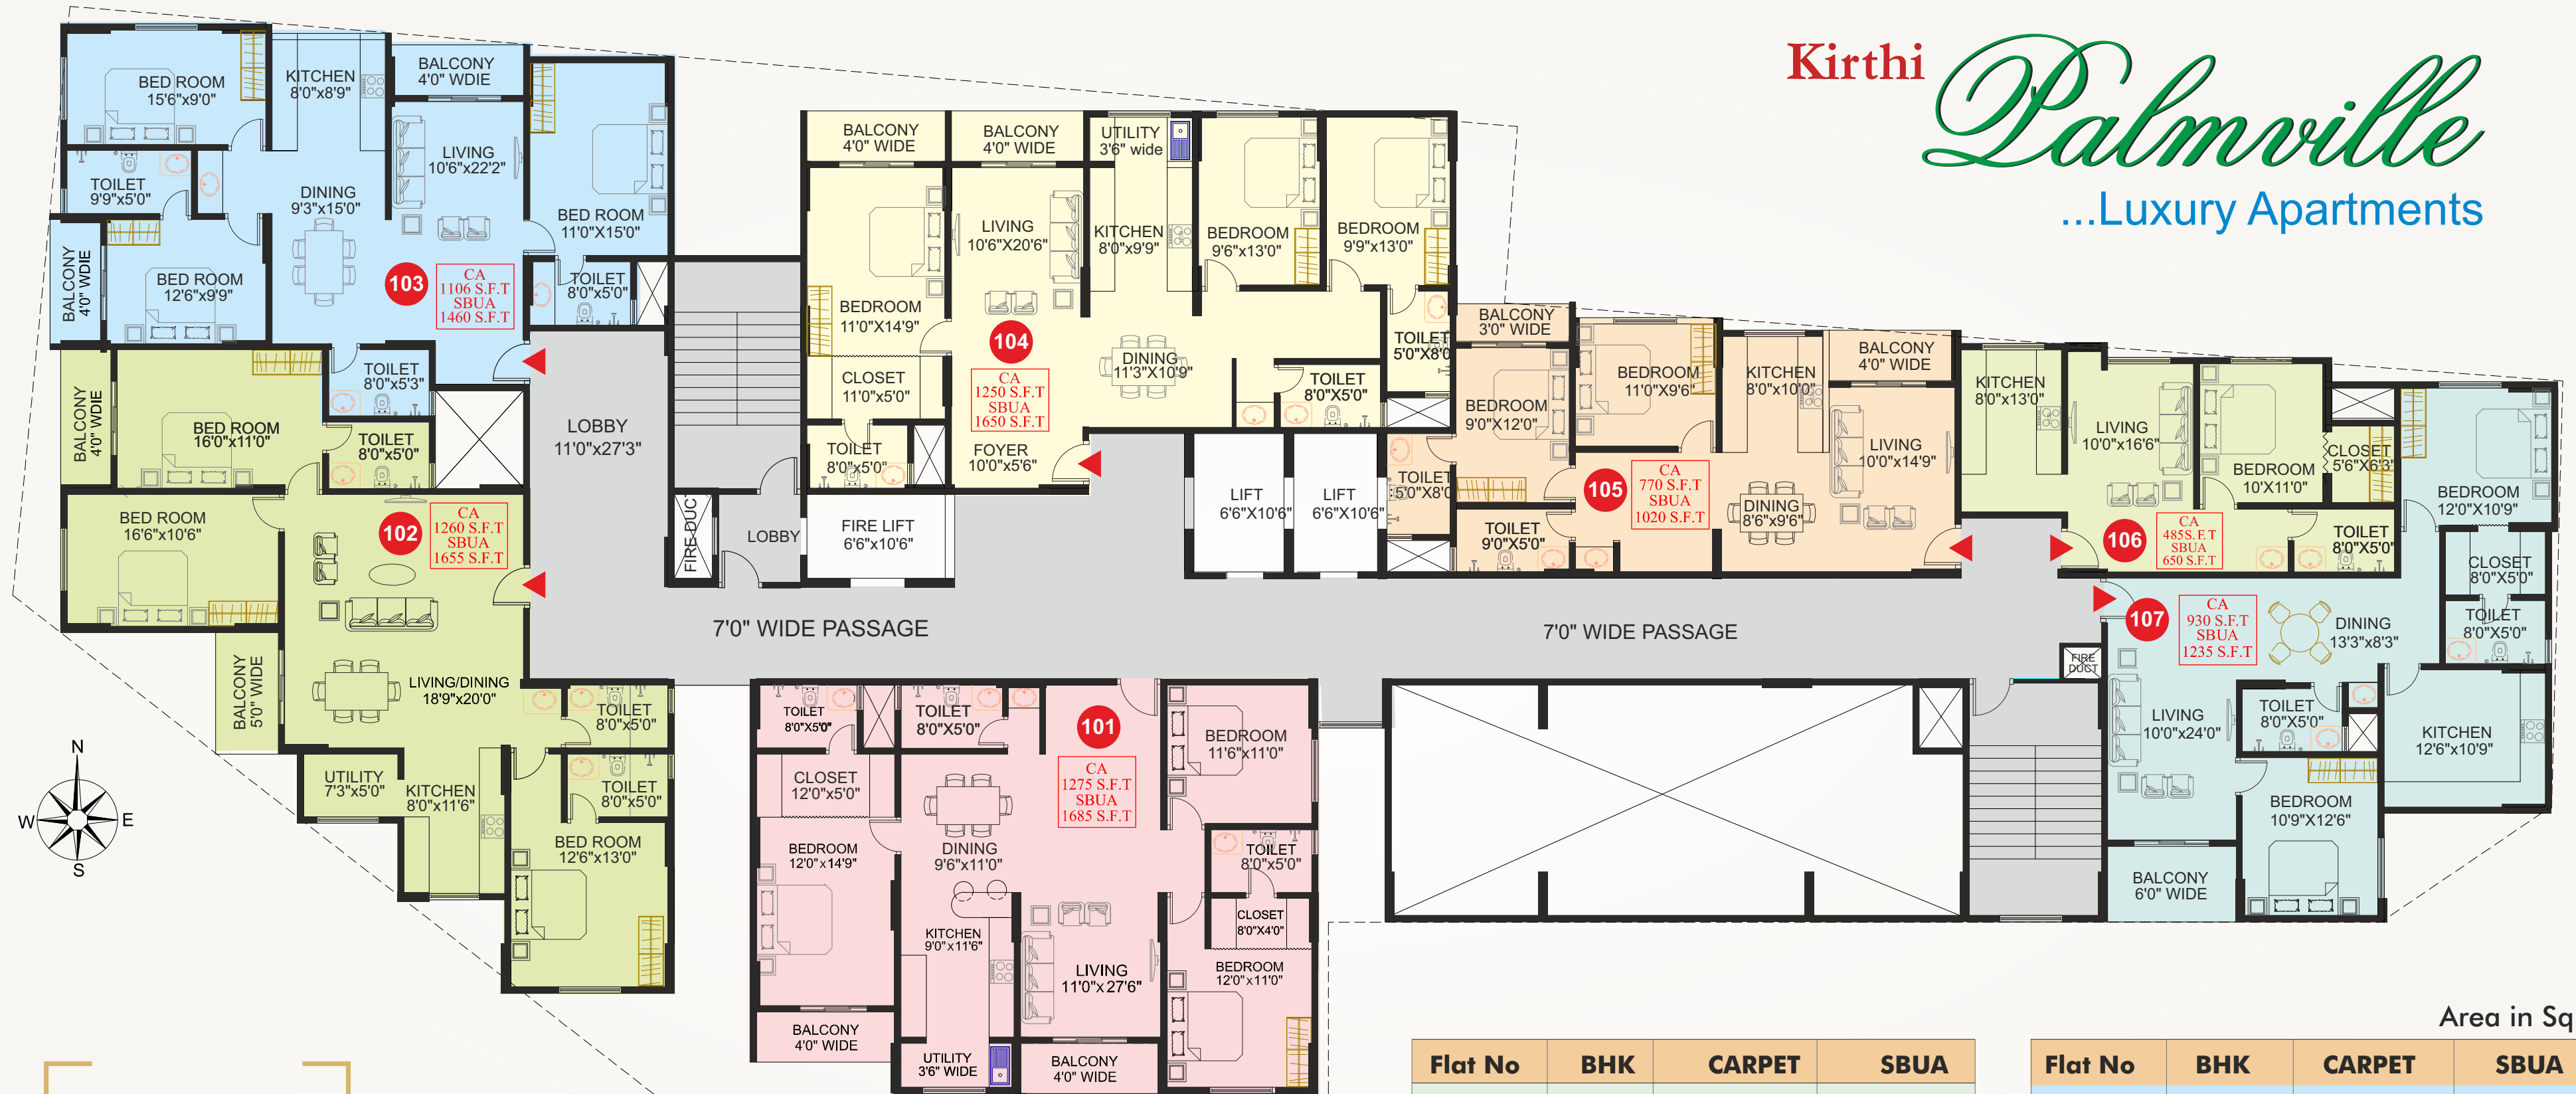

Kirithi Palmville

...Luxury Apartments

Block-B
15 Floors

FIRST FLOOR PLAN

Flat No	BHK	CARPET	SBUA
101	3	1275	1,685
102	3	1260	1,655
103	3	1106	1,460
104	3	1250	1650

Area in Sq.ft

Flat No	BHK	CARPET	SBUA
105	2	770	1,020
106	1	485	650
107	3	930	1,235